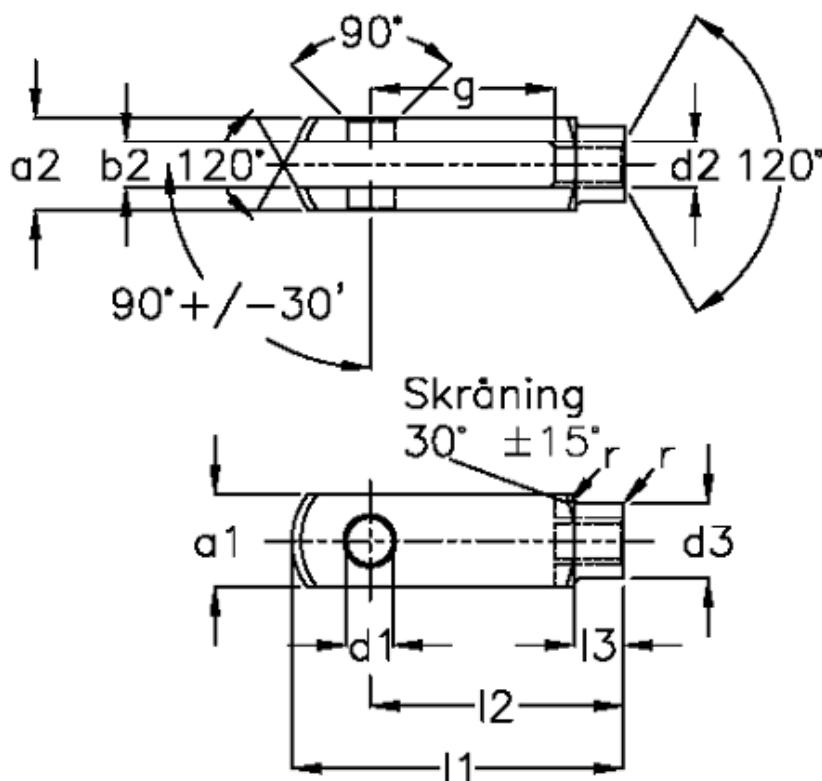

Article number: 140530832

Description: KLEE Fork joint G 8x32 M8, right

Measures

a1 (h11)	= 16	g (+/-0.5)	= 32
a2	= 16 (+0,3 -0,16)	l1 (+/-0.5)	= 58
b1 (B13)	= 8	l2	= 48 (-0,4)
b2	= 8 (B13)	l3	= 12 (+/-0,2)
d1 H9	= 8	r	= 0.5
d2	= M 8 x 1,25	Size	= G 8 x 32
d3 (+/-0.3)	= 14	Weight	= 0.054
f (+/-0.2)	= 0.5		